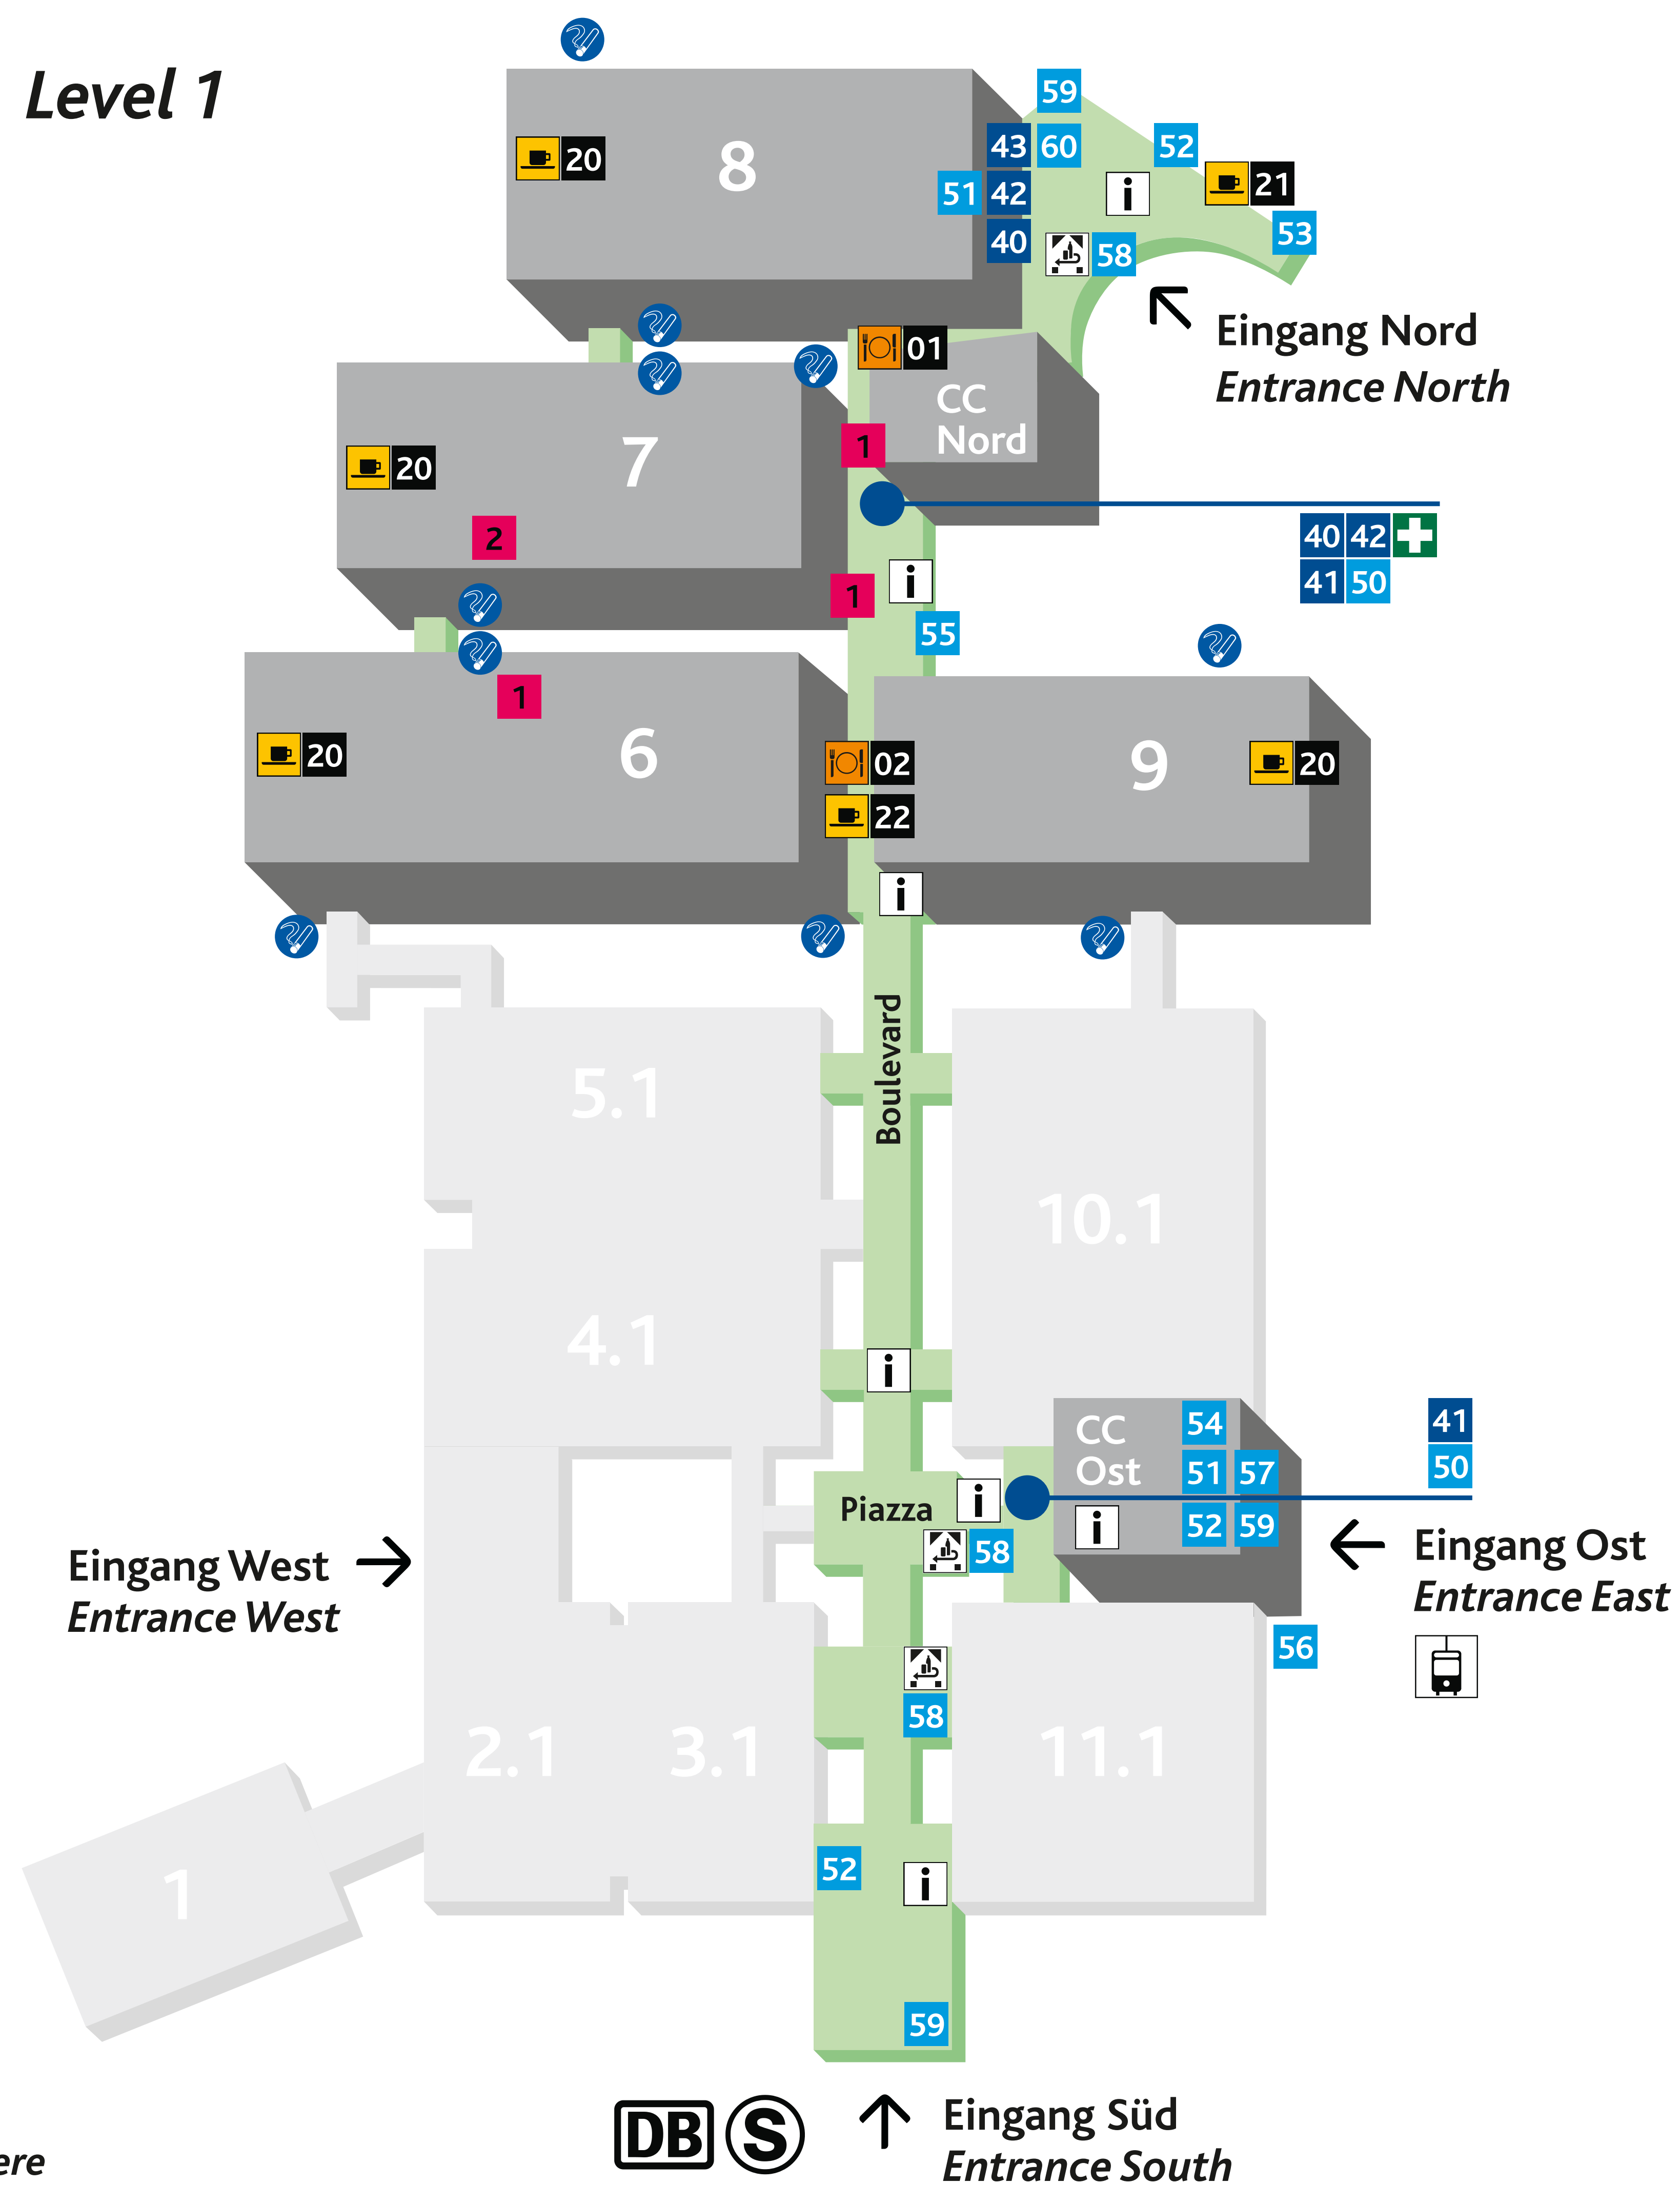

Shops & Services

Ebene 1 Level 1

● Standort
You are here

↑ Eingang Süd
Entrance South

Catering

Self Service Restaurants:

01 Curie

02 Lindbergh

Snack Points:

20 Snack Point

21 Café Fahrenheit

22 Coffee meets JUICE

Indoor:

1 Café Bar

2 Korean Soul Food

Shopping

42 Tabak & Süßes:
Getränke, Süß- und Tabakwaren, Presse
Beverages, sweets, tobacco, press

43 Print Shop
Print Shop

Services

i Infoscout

+ Sanitätsstation
Medical Centre

50 Ermittlungsdienst
Theft Investigation Office

56 Toolbox
Aussteller-Bedarf (Außengelände Halle 11)
Exhibitor needs (Outside of Hall 11)

57 Ruhe- und Duschräume
Recreation rooms and showers

♻️ 58 Flaschenpfand-Automat
Bottle deposit machine

59 Parkscheinautomat (Bargeldlos)
Parking ticket machine (cashless)